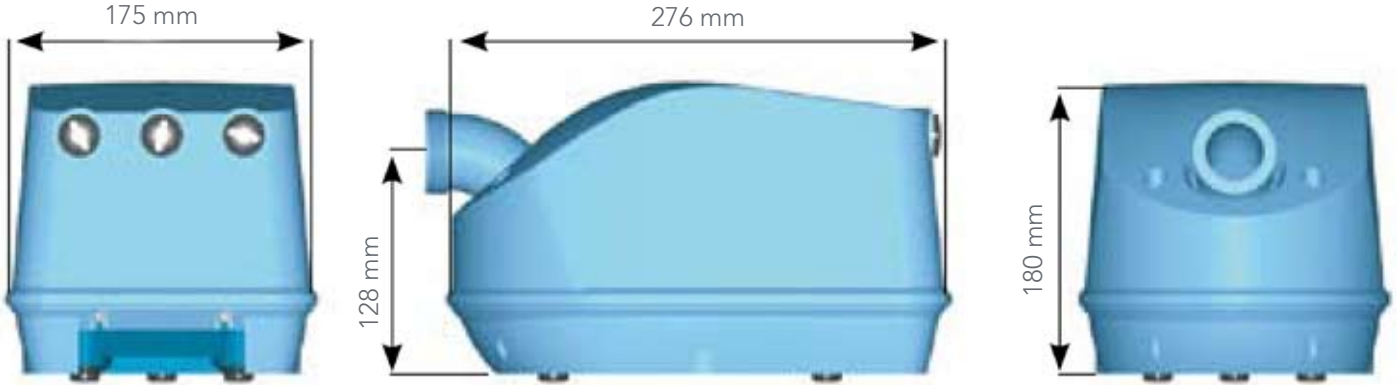

GenesisBlower

A unique combination of standard and sophisticated features. The extensive Genesis range enables you to find the ideal blower for exactly your application. Development focus on design, function and continuous improvement provides you with "state of the art" sales arguments for your final product. Unique performance levels, quiet running, multiple features and reliability. All blowers mentioned are single packed but are also available in bulk (64 blowers per pallet). The Genesis blowers are manufactured according to European norms EN60335-1 with focus on EN60335-2-60 where relevant.

MEASUREMENTS APPLY TO ALL MODELS.

Features

FEATURES	
NN	Electronic on/off blower
AN	Pneumatic on/off blower
HN	Electronic on/off blower with built-in heating element to reduce cold air in upstart
AH	Pneumatic on/off blower with built-in heating element to reduce cold air in upstart
VN	Electronic variable speed blower. With variable massage mode and automatic dry-out of air system. To be used with special touch UK01658A connected directly to the blower. See functional descriptions under "VH"
VH	Electronic variable speed blower with built-in heating element to reduce cold air in upstart. With variable massage mode and automatic dry-out of air system. To be used with special touch UK01658A connected directly to the blower. Functional description for "VN" and "VH": 1. Press on/off = high speed 2. Press +/- = in-/decrease blower speed 3. Press ~ = massage mode "pulsating effect" 4. Press on/off = off Automatic safety stop after 30 minutes
VNT	Electronic 3-speed blower. With variable massage mode and automatic dry-out of air system. To be used with one on/off touch or LED button. See functional descriptions under "VHT"
VHT	Electronic 3-speed blower with built-in heating element to reduce cold air in upstart. With variable massage mode and automatic dry-out of air system. To be used with one on/off touch or LED button. Functional description for "VNT" and "VHT": 1. First press = high speed 2. Second press = medium speed 3. Third press = low speed 4. Fourth press = massage mode "pulsating effect" 5. Fifth press = off Automatic safety stop after 30 minutes
ANT*	Pneumatic 3-speed blower. With variable massage mode and automatic dry-out of air system. To be used with one standard pneumatic button. See functional descriptions under "AHT"
AHT*	Pneumatic 3-speed blower with built in heating element to reduce cold air in upstart. With variable massage mode and automatic dry-out of air system. To be used with one standard pneumatic button. Functional description for "ANT" and "AHT": 1. First press = high speed 2. Second press = medium speed 3. Third press = low speed 4. Fourth press = massage mode "pulsating effect" 5. Fifth press = off Automatic safety stop after 30 minutes